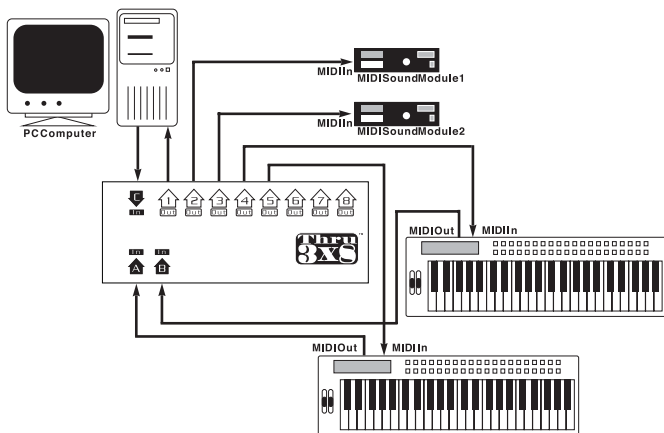

M-AUDIO

**Thru
3XS™**

**3 In
8 Out
MIDI Thru Box**

Manual

Thru 3x8™

3 IN/8 OUT MIDI THRU BOX

The Thru 3x8 MIDI Thru Box has three independent inputs and 8 independent outputs. Two of the inputs (In A and In B) are on the front panel and one of the inputs (In C) is on the back panel. All 8 of the outputs are on the back panel.

Each of the Thru 3x8's 8 outputs can be individually connected to any one of the three inputs using the 8, three position dip switches on the front panel. Each of the three position dip switches are assigned to one of the outputs and are labeled "a" (far left position), "b" (center position) and "c" (far right position), corresponding to each of the inputs. To assign a given output to a specific input, set the desired output's front panel slide switch to the desired input. For example, if you want output 5 to be assigned to input "b" make sure that the #5 output switch on the front panel is set to "b" (the middle position). You can do this for all 8 of the slide switches.

Thru 3x8 can be used whenever you have a number of different MIDI devices that need to be routed to different destinations. And because the unit has front slide switches, this routing can be easily changed without having to unplug and re-plug MIDI cables.

Thru 3x8 Hook-Up Diagram

The Thru 3x8 uses a 9 volt, center pin positive wall adaptor for power (300 milliamp minimum). To power the unit up make sure that a suitable adaptor is plugged into the power jack on the back of the unit and also plugged into the wall. Next, depress the power switch on the front left panel. If everything is done correctly, the power LED over the power switch will light.